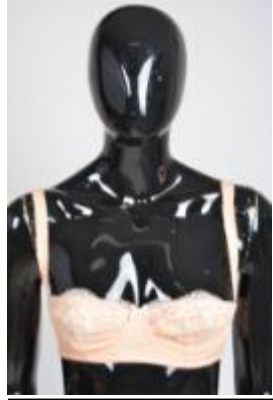

714673 M 23082 ONC 01
2 3
15-Black 1 1
2 2
27-Light Orange 2

Silk: 48% , Cotton: 37% , Polyamide: 10% , Polyester: 5%

Total units: 4
Total price: 0.00€