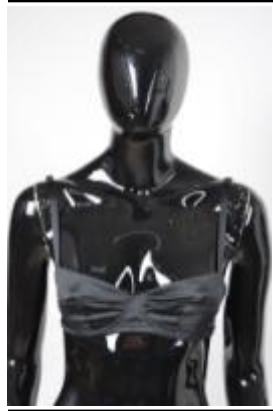

717479 F7P07T G 9798
40 48
15-Black 1 2

Polyamide: 81% , Elastene: 19%

Total units: 3
Total price: 0.00€