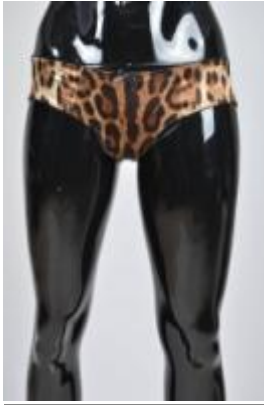

714639 M 22666 ONB97
22-Brown 1 3
2 1

Silk: 93% , Elastene: 7%

Totalunits:3
Totalprice:0.00€