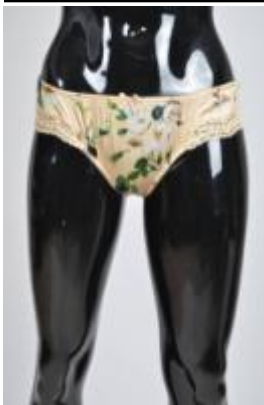

3

4

22-Brown

1

1

2

Silk: 96% , Elastene: 4%

Totalunits:4
Totalprice:0.00€